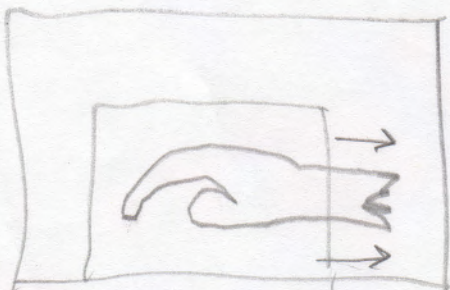

Scene: _____ Shot: _____
Loc: _____ D/~~T~~/~~N~~
slow dolly along
hand to see
its severed

Scene: _____ Shot: _____
Loc: _____ D/~~T~~/~~N~~

Scene: _____ Shot: _____
Loc: _____ D/~~T~~/~~N~~