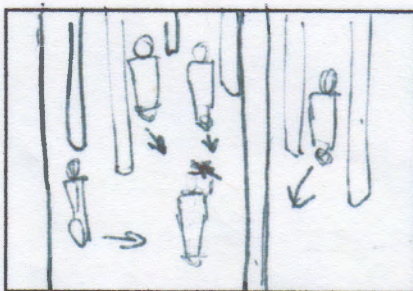

Scene: 14 Shot: 1

Loc: Open Area D/T/N

C/U, Exploding zombie head, compressed air pressurized, shot with real shotgun?

Scene: 15 Shot: 1

Loc: Misc Forest D/T/N

M/S, Zombie attacking someone, grabbed off by third person then stabbed in head with knife.

Scene: 16 Shot: 1

Loc: Misc Forest D/T/N

C/U, Man lights signal flare and holds it up to light his face.

Scene: 16 Shot: 2

Loc: Misc Forest D/T/N

L/S, flare lights up forest, showing zombies, which run towards man/flare.