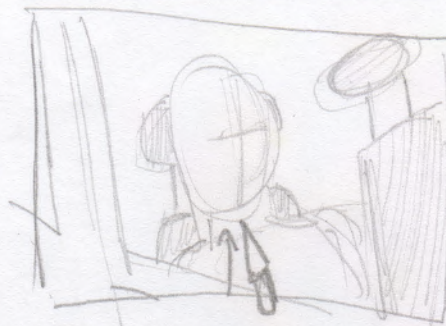

Scene: _____ Shot: _____
Loc: _____ D/~~T~~/~~N~~
stabbing in neck
in car