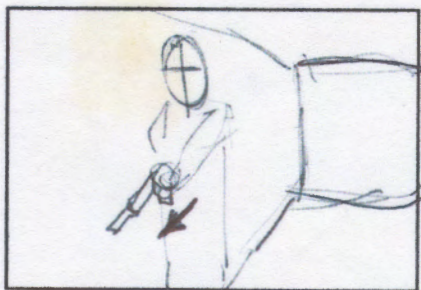

NEW SHOTS INSIDE

Production: **Zombie Trailer**

Shooting Date: **Feb 2015** Sheet 1 Of 3

Scene: 1 Shot: 1

Loc: Misc House D/~~T~~/~~N~~

M/S, Gunman edges along wall towards camera, in dimly lit house, pointing silenced pistol.

Scene: 2 Shot: 1

Loc: Popham Airfield D/~~T~~/~~N~~

L/S, Small plane taking off from light air field.

Scene: 3 Shot: 1

Loc: Studios Car Park D/~~T~~/~~N~~

M/S, Zombie breaks through car window, attacking driver.

Scene: 6 Shot: 1

Loc: Outside Area D/~~T~~/~~N~~

M/S, Zombie shot through head, crosshair, flowering exit wound, crosshair superimposed over the top.

Scene: 7 Shot: 1

Loc: Misc Forest D/~~T~~/~~N~~

C/U, Zombie bites into fake arm.