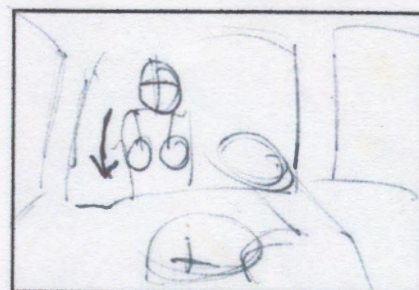

NEW SHOTS INSIDE

Production: **Zombie Trailer**

Shooting Date: **Feb 2015** Sheet 1 Of 3

Scene: 1 Shot: 1

Loc: Misc House D/~~T~~/~~N~~

M/S, Gunman edges along wall towards camera, in dimly lit house, pointing silenced pistol.

Scene: 2 Shot: 1

Loc: Popham Airfield D/~~T~~/~~N~~

L/S, Small plane taking off from light air field.

Scene: 3 Shot: 1

Loc: Studios Car Park D/~~T~~/~~N~~

M/S, Zombie breaks through car window, attacking driver.

Scene: 6 Shot: 1

Loc: Outside Area D/~~T~~/~~N~~

M/S, Zombie shot through head, crosshair, flowering exit wound, crosshair superimposed over the top.

Scene: 7 Shot: 1

Loc: Misc Forest D/~~T~~/~~N~~

C/U, Zombie bites into fake arm.