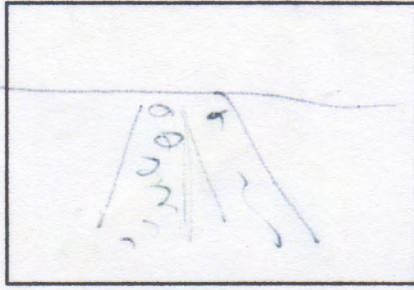

Scene: 19 Shot: 1
Loc: Scenic Motorway D/~~T~~/~~N~~
L/S, Shot from flyover over M3
motorway, daytime traffic jam.
(PZ Filter)