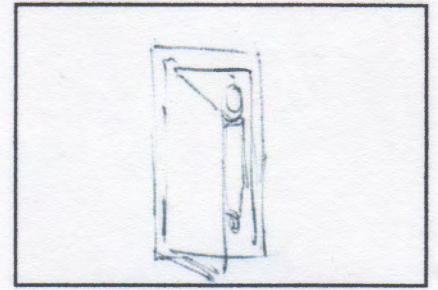

Scene: 10 Shot: 1

Loc: Countryside Road D/T/N

M/S, two cars already crashed, smoke from bonnets, closest car misted up inside, bloody hand sweeps across window.

Scene: 11 Shot: 1

Loc: Bathroom D/T/N

Man closes bathroom mirror cabinet, seeing bloodied zombie behind him in mirror. Zombie lunges forward smashing glass

Scene: 12 Shot: 1

Loc: Misc House D/T/N

M/S, Someone kicking door open from outside.

Scene: 13 Shot: 1

Loc: Countryside Road D/T/N

M/S, Matrix reloaded shot, man through sunroof, shooting at car in front while chasing.