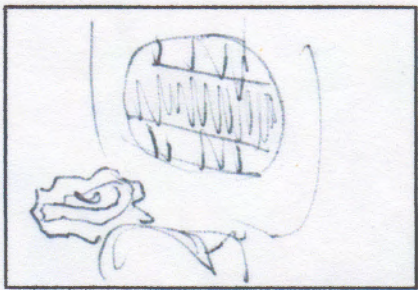

Scene: 17 Shot: 1

Loc: Open Area D/T/N

M/S, Toby shot through flames, staring on. Charred hand in foreground.

Scene: 18 Shot: 1
Loc: London Bridge D/~~T~~/~~N~~
L/S, Big Ben/Houses Of Par-
liament from Lambeth Bridge.
(PZ Filter)

Scene: 19 Shot: 1
Loc: Scenic Motorway D/~~T~~/~~N~~
L/S, Shot from flyover over M3
motorway, daytime traffic jam.
(PZ Filter)

Scene: 20 Shot: 1
Loc: Open Area D/~~T~~/~~N~~
C/U, Zombie eating fake hand.
top down shot so
face not obvious