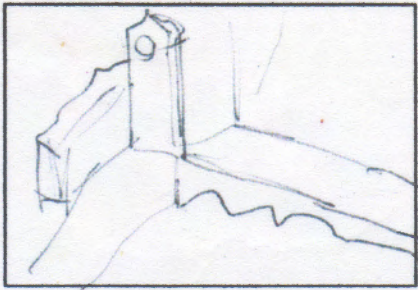

Scene: 18 Shot: 1
Loc: London Bridge D/~~T~~/~~N~~
L/S, Big Ben/Houses Of Par-
liament from Lambeth Bridge.
(PZ Filter)