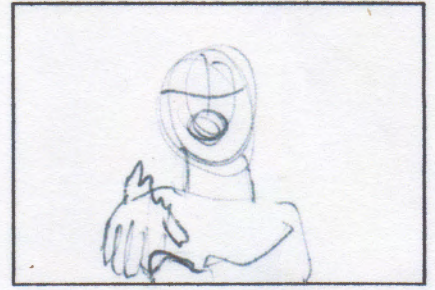

Scene: 19 Shot: 1
Loc: Scenic Motorway D/~~T~~/~~N~~
L/S, Shot from flyover over M3
motorway, daytime traffic jam.
(PZ Filter)

Scene: 20 Shot: 1
Loc: Open Area D/~~T~~/~~N~~
C/U, Zombie eating fake hand.
top down shot so
face not obvious