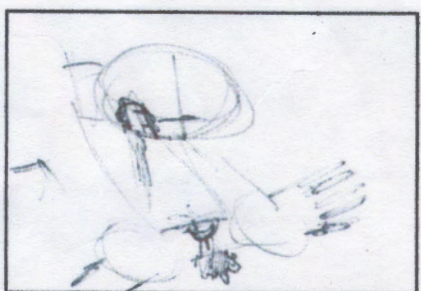

NEW SHOTS INSIDE

Production: **Zombie Trailer**

Shooting Date: **Feb 2015** Sheet 1 Of 3

Scene: 1 Shot: 1

Loc: Misc House D/~~T~~/~~N~~

M/S, Gunman edges along wall towards camera, in dimly lit house, pointing silenced pistol.

Scene: 2 Shot: 1

Loc: Popham Airfield D/~~T~~/~~N~~

L/S, Small plane taking off from light air field.

Scene: 3 Shot: 1

Loc: Studios Car Park D/~~T~~/~~N~~

M/S, Zombie breaks through car window, attacking driver.

Scene: 4 Shot: 1

Loc: Misc Forest D/~~T~~/~~N~~

M/S, Three masked robbers with guns & bags, running through a forest. One is firing his gun back.

Scene: 5 Shot: 1

Loc: Misc House D/~~T~~/~~N~~

C/U, Person shines a light in a dim room, feather dust in the air.

Scene: 6 Shot: 1

Loc: Outside Area D/~~T~~/~~N~~

M/S, Zombie shot through head, crosshair, flowering exit wound, crosshair superimposed over the top.

Scene: 7 Shot: 1

Loc: Misc Forest D/~~T~~/~~N~~

C/U, Zombie bites into fake arm.