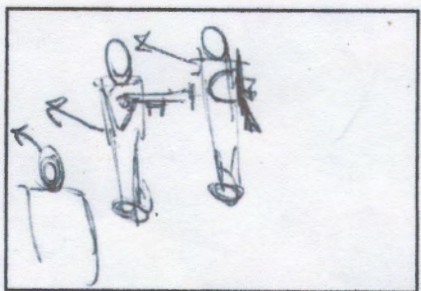

NEW SHOTS INSIDE

Production: **Zombie Trailer**

Shooting Date: **Feb 2015** Sheet 1 Of 3

Scene: 1 Shot: 1

Loc: Misc House D/~~T~~/~~N~~

M/S, Gunman edges along wall towards camera, in dimly lit house, pointing silenced pistol.

Scene: 2 Shot: 1

Loc: Popham Airfield D/~~T~~/~~N~~

L/S, Small plane taking off from light air field.

Scene: 3 Shot: 1

Loc: Studios Car Park D/~~T~~/~~N~~

M/S, Zombie breaks through car window, attacking driver.

Scene: 6 Shot: 1

Loc: Outside Area D/~~T~~/~~N~~

M/S, Zombie shot through head, crosshair, flowering exit wound, crosshair superimposed over the top.

Scene: 7 Shot: 1

Loc: Misc Forest D/~~T~~/~~N~~

C/U, Zombie bites into fake arm.

Scene: 10 Shot: 1

Loc: Countryside Road D/T/N

M/S, two cars already crashed, smoke from bonnets, closest car misted up inside, bloody hand sweeps across window.

Scene: 11 Shot: 1

Loc: Bathroom D/T/N

Man closes bathroom mirror cabinet, seeing bloodied zombie behind him in mirror. Zombie lunges forward smashing glass